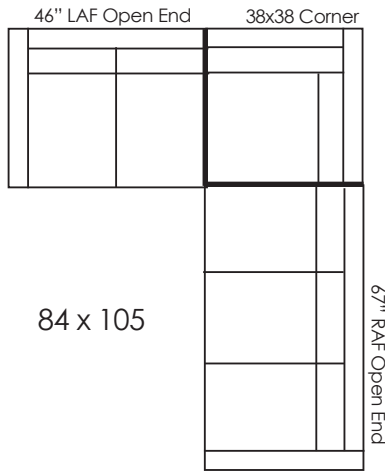

LANCASTER

CUSTOM CRAFTED UPHOLSTERY

SOHO 8485/8487

D39 H32/36

AH24 SD23 SH20

Sectional 8485 with Tapered Legs
 Correlating Pembroke 485 Chair
 Correlating Manhattan 6485 Sofa

Sectional 8487 Includes Base
 Correlating Greenwich 487 Chair
 Correlating Chelsea 6487 Sofa

Soho Seats 21"W • Ask about optional cushion configurations, bench seats and custom sectionals
 • Call for Pricing and Yardage Estimates •

SOHO CORNER UNIT SECTIONALS

SOHO FULL BACK RETURN SECTIONALS