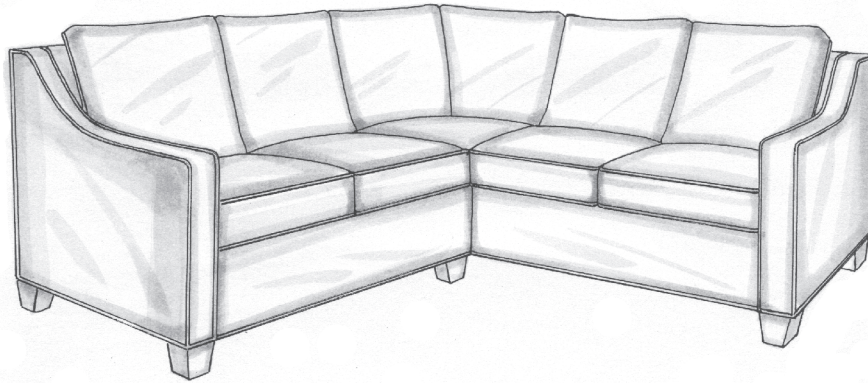

LANCASTER

CUSTOM CRAFTED UPHOLSTERY

SOHO 8485/8487

D39 H32/36

AH24 SD23 SH20

Sectional 8485 with Tapered Legs
 Correlating Pembroke 485 Chair
 Correlating Manhattan 6485 Sofa

Sectional 8487 Includes Base
 Correlating Greenwich 487 Chair
 Correlating Chelsea 6487 Sofa

Soho Seats 21"W • Ask about optional cushion configurations, bench seats and custom sectionals
 • Call for Pricing and Yardage Estimates •

SOHO CORNER UNIT SECTIONALS

SOHO FULL BACK RETURN SECTIONALS