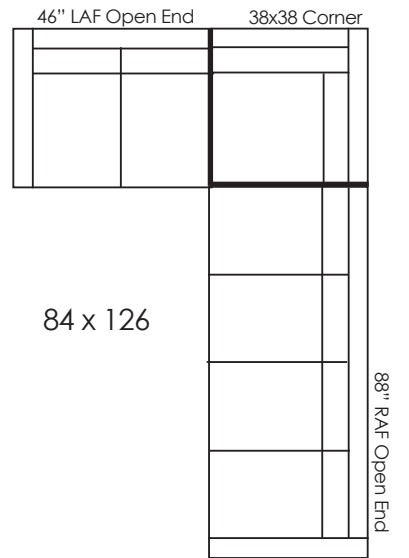

LANCASTER

CUSTOM CRAFTED UPHOLSTERY

SOHO 8485/8487

D39 H32/36

AH24 SD23 SH20

Sectional 8485 with Tapered Legs
 Correlating Pembroke 485 Chair
 Correlating Manhattan 6485 Sofa

Sectional 8487 Includes Base
 Correlating Greenwich 487 Chair
 Correlating Chelsea 6487 Sofa

Soho Seats 21"W • Ask about optional cushion configurations, bench seats and custom sectionals
 • Call for Pricing and Yardage Estimates •

SOHO CORNER UNIT SECTIONALS

SOHO FULL BACK RETURN SECTIONALS