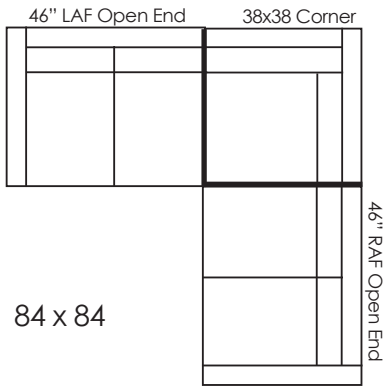

LANCASTER

CUSTOM CRAFTED UPHOLSTERY

SOHO 8485/8487

D39 H32/36

AH24 SD23 SH20

Sectional 8485 with Tapered Legs
 Correlating Pembroke 485 Chair
 Correlating Manhattan 6485 Sofa

Sectional 8487 Includes Base
 Correlating Greenwich 487 Chair
 Correlating Chelsea 6487 Sofa

Soho Seats 21"W • Ask about optional cushion configurations, bench seats and custom sectionals
 • Call for Pricing and Yardage Estimates •

SOHO CORNER UNIT SECTIONALS

SOHO FULL BACK RETURN SECTIONALS