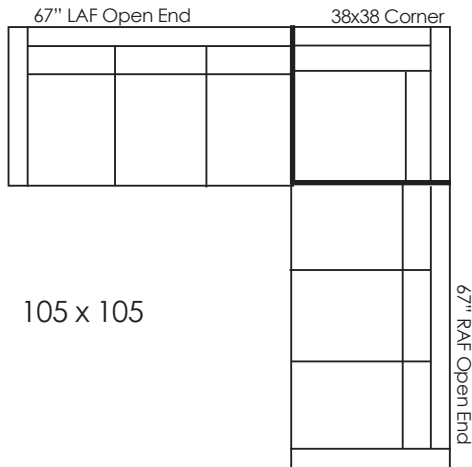

LANCASTER

CUSTOM CRAFTED UPHOLSTERY

SOHO 8485/8487

D39 H32/36

AH24 SD23 SH20

Sectional 8485 with Tapered Legs
 Correlating Pembroke 485 Chair
 Correlating Manhattan 6485 Sofa

Sectional 8487 Includes Base
 Correlating Greenwich 487 Chair
 Correlating Chelsea 6487 Sofa

Soho Seats 21"W • Ask about optional cushion configurations, bench seats and custom sectionals
 • Call for Pricing and Yardage Estimates •

SOHO CORNER UNIT SECTIONALS

SOHO FULL BACK RETURN SECTIONALS