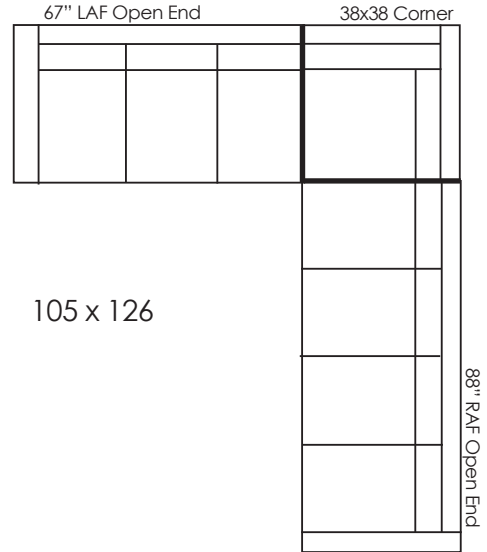

LANCASTER

CUSTOM CRAFTED UPHOLSTERY

SOHO 8485/8487

D39 H32/36

AH24 SD23 SH20

Sectional 8485 with Tapered Legs
 Correlating Pembroke 485 Chair
 Correlating Manhattan 6485 Sofa

Sectional 8487 Includes Base
 Correlating Greenwich 487 Chair
 Correlating Chelsea 6487 Sofa

Soho Seats 21"W • Ask about optional cushion configurations, bench seats and custom sectionals
 • Call for Pricing and Yardage Estimates •

SOHO CORNER UNIT SECTIONALS

SOHO FULL BACK RETURN SECTIONALS